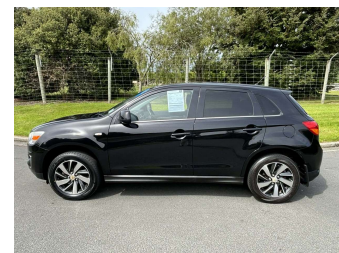

2014 Mitsubishi Asx XLS 2.0P/CVT/SW/5DR

Purchase Price **\$14,995**
Includes GST, Registration & Licensing

Finance may be available on this vehicle. Ask one of our friendly staff for more information.

Gain peace of mind with Mechanical Breakdown Insurance. **Ask us how.**

Top features
None Listed

Body Style
5 door, Station Wagon

Odometer
112,000 km

Engine
1998 cc, Internal Combustion

Fuel Type
Petrol

Transmission
Automatic, Front Wheel

Wheels
-

VIN
JMFXTGA2WFZ005721

Interior
-

Safety
-

Reg No.
HTR700

Ext Colour
Black

History
NZ New, 4 owners

Seats
5 seats

CO2 Emissions
-

Energy Economy
-