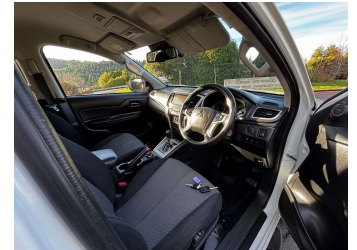

2020 Mitsubishi Triton DC GLX 4WD 6AT 2.4D

Purchase Price **$33,995**
Includes GST, Registration & Licensing

Finance may be available on this vehicle. Ask one of our friendly staff for more information.

Gain peace of mind with Mechanical Breakdown Insurance. **Ask us how.**

Top features
None Listed

Body Style
4 door, Ute

Odometer
89,921 km

Engine
2442 cc, Internal Combustion

Fuel Type
Diesel

Transmission
Automatic, 4WD

Wheels
-

VIN
MMAJLKL10LH007737

Interior
-

Safety

Based on 2025 UCSR rating for 15-23 models

Reg No.
MSM2

Ext Colour
White

History
NZ New, 2 owners

Seats
5 seats

CO2 Emissions
★ ★ ☆ ☆ ☆ ☆
256 grams/km

Energy Economy
★ ★ ☆ ☆ ☆ ☆
Annual fuel cost of $3,810
9.8L per 100km

Cost per year is an estimate based on diesel price of $2.00 per litre and an average distance of 14000 km. Includes Road User Charges (RUC). Emissions and Energy Economy figures standardised to 3P WLTP.

Stock ID: 1799