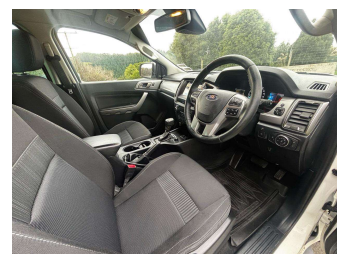

2019 Ford Ranger XLT DOUBLE CAB W/SA

Purchase Price **\$28,995**
Includes GST, Registration & Licensing

Finance may be available on this vehicle. Ask one of our friendly staff for more information.

Gain peace of mind with Mechanical Breakdown Insurance. **Ask us how.**

Top features
None Listed

Body Style
4 door, Ute

Odometer
177,900 km

Engine
3198 cc, Internal Combustion

Fuel Type
Diesel

Transmission
Automatic

Wheels
-

VIN
MPBUMFF50KX240159