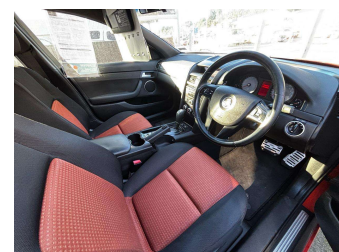

# 2007 Holden Commodore SV6 3.6P/5AT

**Purchase Price**  
Includes GST, Registration & Licensing

# \$12,995

Finance may be available on this vehicle. Ask one of our friendly staff for more information.

Gain peace of mind with Mechanical Breakdown Insurance. **Ask us how.**

**Top features**

None Listed